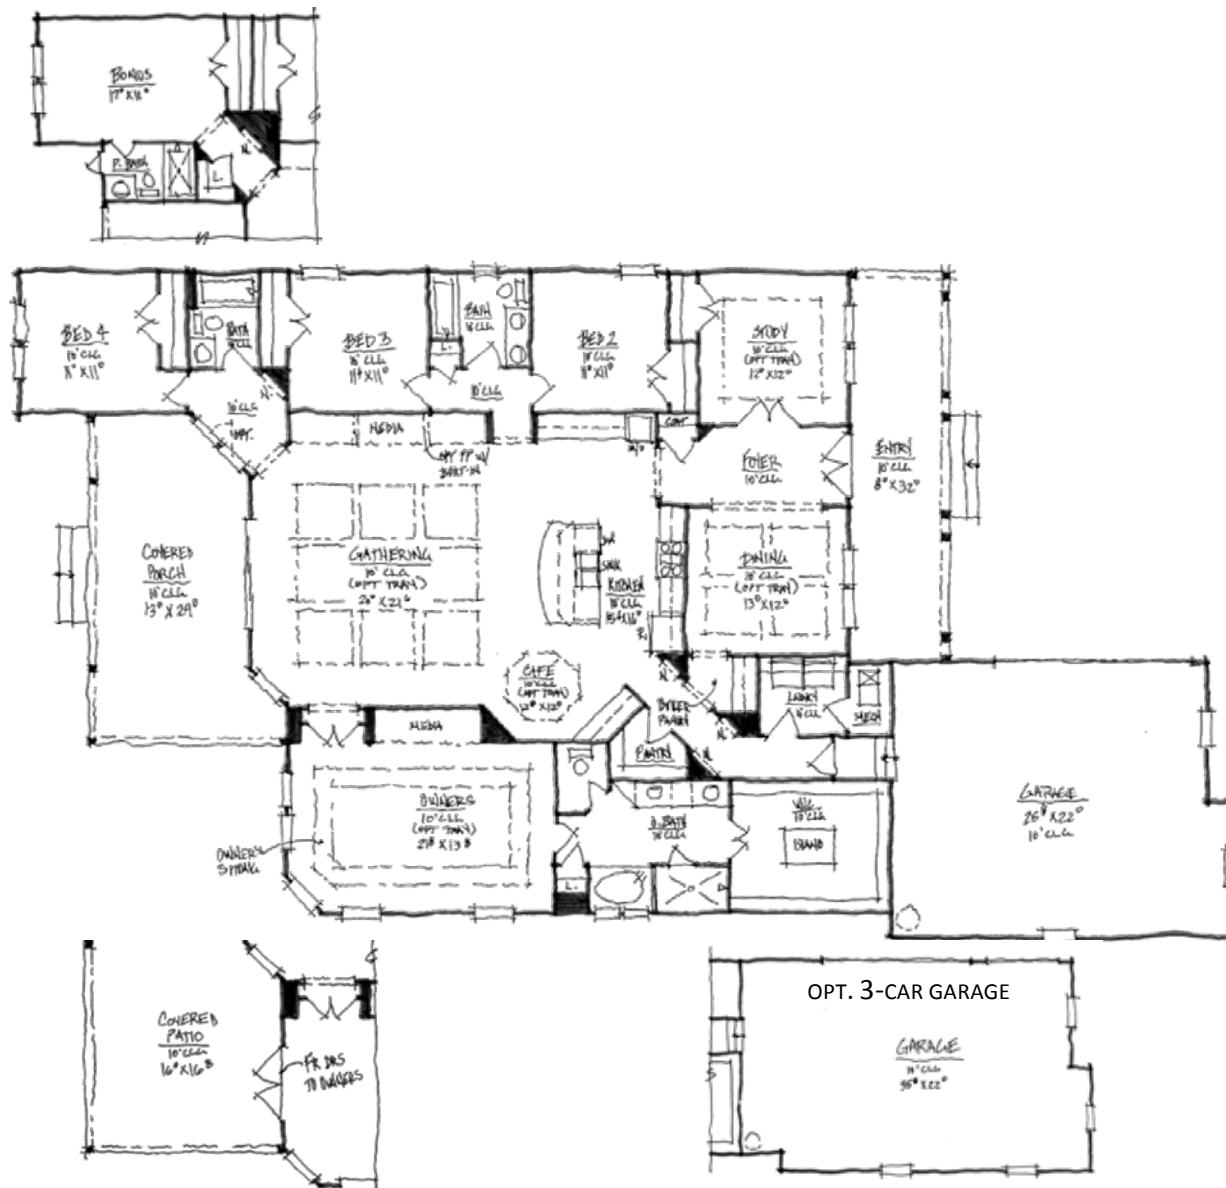

The Kilkenny

2,874 SF Heated
BED: up to 5
BATH: 3

Includes:
up to 3-Car Garage
Covered Porch

LIVewaterWAYS.COM

BUILDER: DREAM FINDERS HOMES

*Floor plan and elevation are for illustrative purpose and not intended for contractual purpose. Square footages are approximate and subject to change without notice. Home site selection may determine floor plan layout. Square footage should not be relied on for any reason. Plan is property of the builder.

THE KILKENNY · 2,874 SF · BED: 5 · BATH: 3*