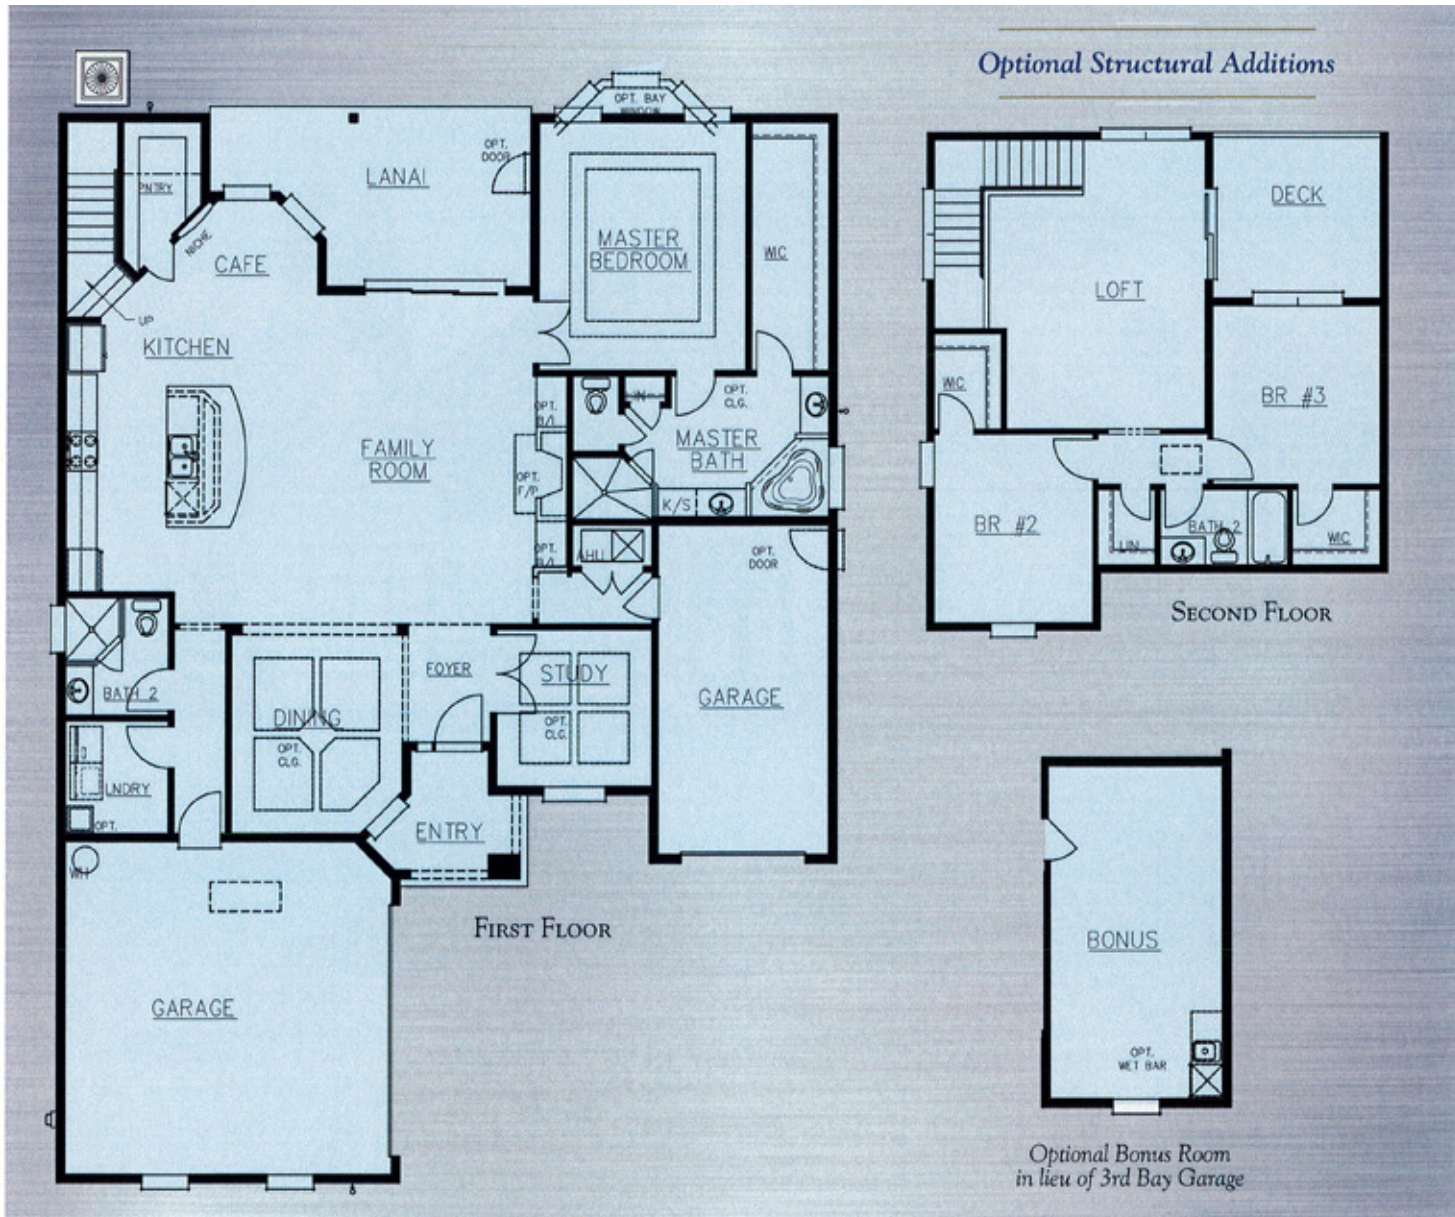

The Sebastain

2,572 SF Heated
BED: 3
BATH: 3

Includes:
up to 3-Car Attached Garage
Optional Bonus Room

*Floor plan and elevation are for illustrative purpose and not intended for contractual purpose. Square footages are approximate and subject to change without notice. Home site selection may determine floor plan layout. Square footage should not be relied on for any reason. Plan is property of the builder.

THE SEBASTAIN · 2,572 SF · BED: 3 · BATH: 3*